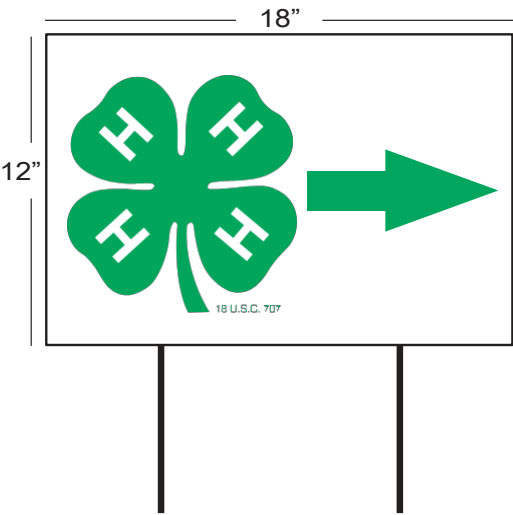

University of California
Agriculture and Natural Resources
4-H Youth Development Program

California 4-H Management Board 4-H Spirit and 4-H Directional Signage Order Form

Show your 4-H pride with a **4-H GROWS HERE** yard sign!
We are offering a 12" x 18" sign with yard stakes. Also
available are 4-H directional signs with a removable/rotatable
arrow for use at 4-H events and activities. These are
12" x 18" signs with yard stake and removable (Velcro) arrow.

Name _____

Phone Number _____

Email _____

Item	Price	Quantity	Total Cost
4-H Grows Here Sign	$20	___	___
4-H Directional Sign with Arrow (single)	$15	___	___
4-H Directional Sign with Arrow (3 pack)	$40	___	___
4-H Directional Sign with Arrow (6 pack)	$75	___	___
Shipping and Handling (provide mailing address for shipping)	$10		___

Total enclosed $_____

Mail order form and payment to
Kelly Violini, 2004 Fairground Road
Monterey, CA 93940

kelly@montereycountyfair.com.

Make checks payable to CA 4-H Management Board

Online orders and CC Payment Information:
<http://ucanr.edu/survey/survey.cfm?surveynumber=21027>